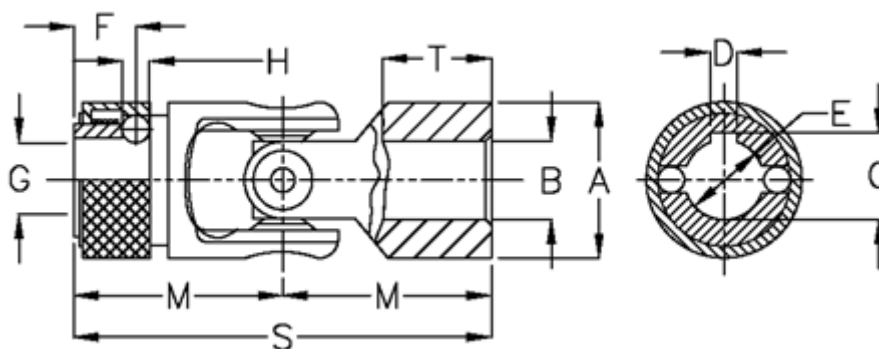

Data Sheet

Article number: 07650423

Description: Cross joint w/needle bearing
W/rapid change coupling, 0.650.423

Measures

A	= 50	M	= 66
B H7	= 25	MD max N m	= 120
C	= 26.7	s	= 132
D	= 8	T	= 40
E	= 25		
F	= 20.5		
G	= 23.0		
H	= 10.00		